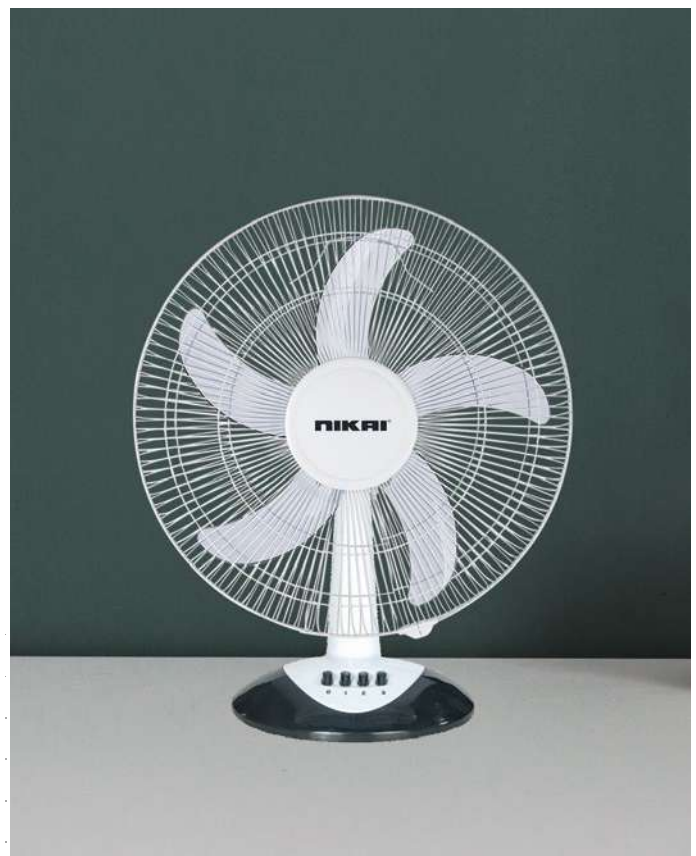

NF755N2
BOX FAN
WITH TIMER

- 12" Box fan
- 5 PP blades
- 3 speed with timer
- Rotating grill
- Power: 40W

60 Mins.
Timer

3 Speeds
Control

40
Watts

NTF1638T1
TABLE FAN

- 16" Desk Fan
- T class copper motor
- 5 AS knife blades
- 120 grill
- 3 speed control
- Power: 45W

5 As
Blades

3 Speeds
Control

45
Watts