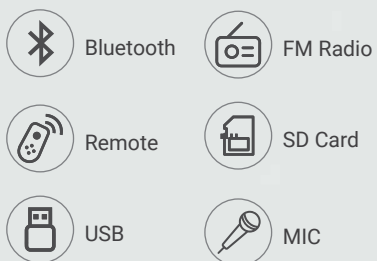

NBMBS20

PARTY BOOM BOX
MULTIMEDIA PARTY
RECHARGEABLE SPEAKER

- Version:5.0+EDR(A2DP)
- Distance: 10M
- Output Power: 20W
- Frequency Response: 100-20Hz
- Speaker Size: 8inch
- Battery Capacity: 3.7V2400mAh
- Music time: 2-3 hours
- Input Voltage:DC 5 V
- Connectivity: USB/TF/FM/MIC/BT
- Meas size: 302 X 209 X 397mm
- Net Weight: 3.3kg