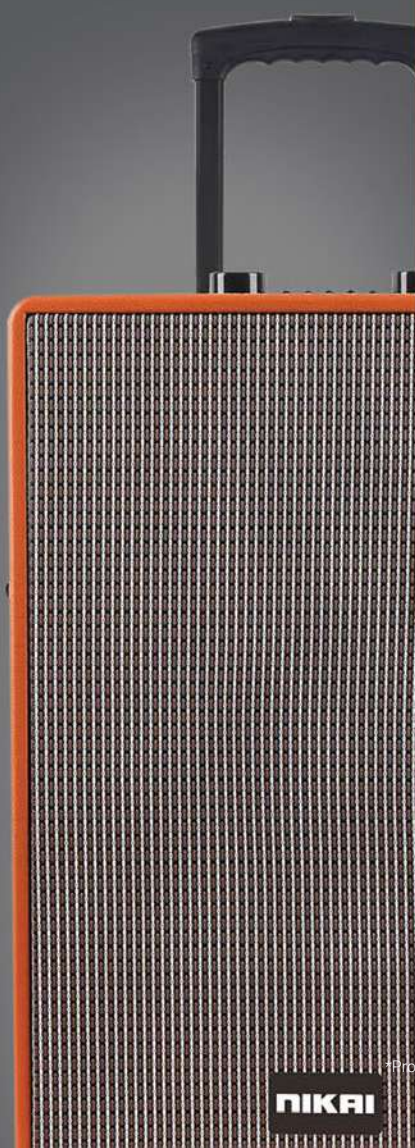

Bluetooth

USB

MIC

FM Radio

SD Card

NPRTY12602

DUAL 12INCH TROLLEY
SPEAKER WITH 60W/ONE WIRELESS MIC

- Output power: 60W
- Subwoofer: 12" *2
- Battery: 11.1V 3600MHA
- Function: AUX/USB/SD/FM/BT /MIC
- Accessories: 1 wireless mic, user manual, charging cable, remote control
- Product size: 350 X 350 X 940mm
- Gift box size: 383 X 375 X 1015mm
- Net weight: 8.5kg
- Gross weight: 510.9kgs