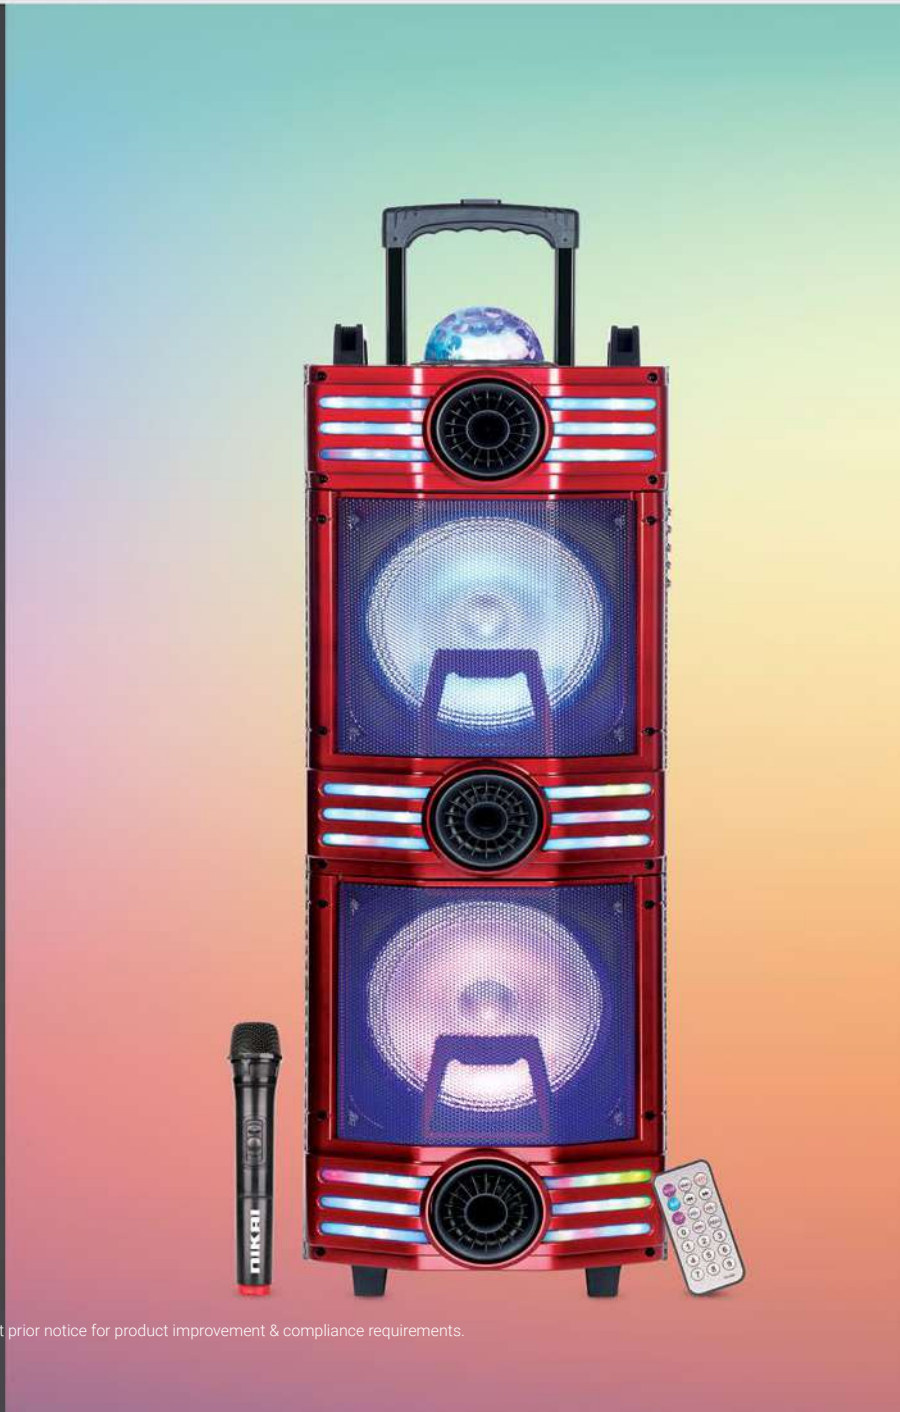

NKDJS1200
 DJ SPEAKERS
 DJ SPEAKER WITH MIC

- 2x10" Speaker
- 2 Tweeters
- 8000 Watts PMPO.
- Wired Microphone
- Remote Control
- AUX Input
- Wired Mic Input Jack
- Disco Ball and LED Lights
- Trolley and Wheels
- Karaoke Function
- Rechargeable Battery 6 Hours Playtime
- Dual Voltage AC 110V-220V