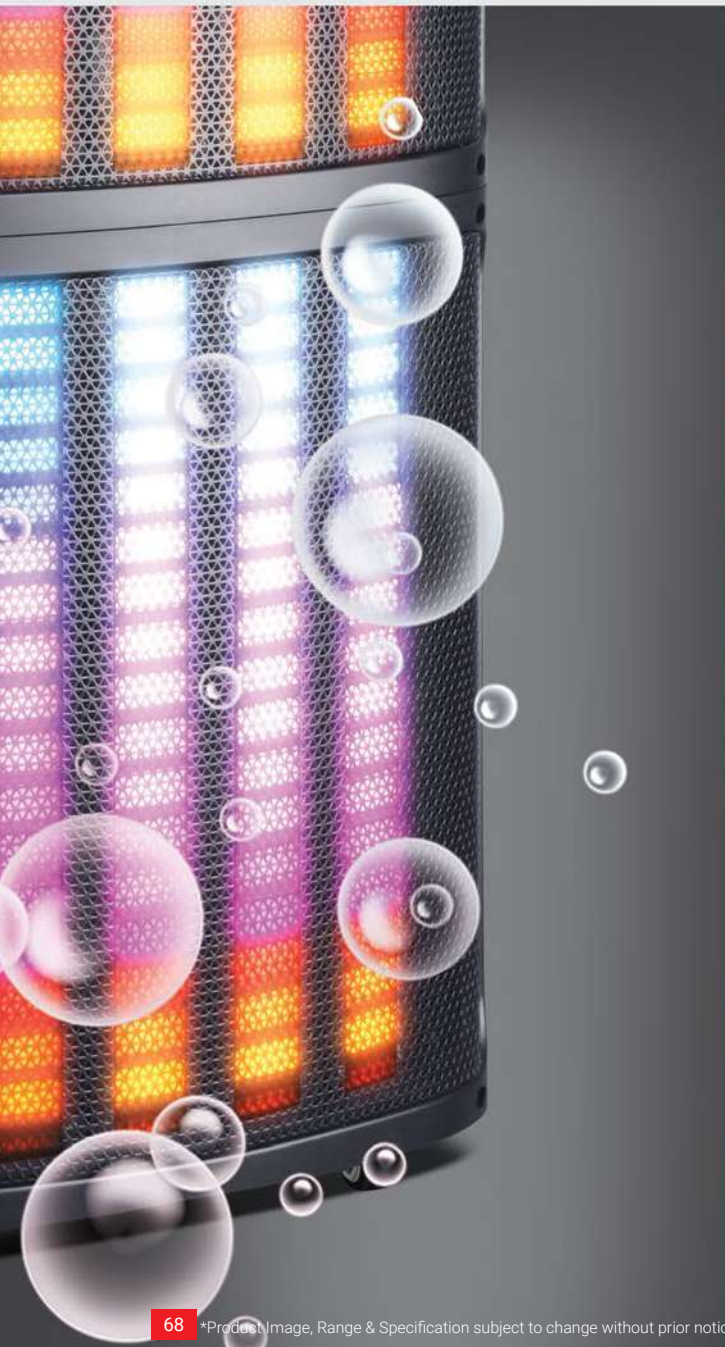

Bluetooth

FM Radio

USB

TF Card

MIC

NPRTBUB12200
PARTY BUBBLE SPEAKER

- Output power : 100W
- Subwoofer :12"*2
- Battery :12V 5700MHA
- Function : AUX/USB/SD/FM/BT /MIC
- Accessories : 1 wireless mic , user manual, charging cable, remote control.